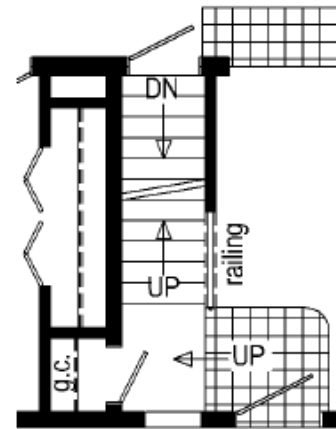

### Opt. Open Attic Stairs

Only available with 9/12 or 12/12 roof

- 1. RANCH: \$58,500.00 no options  
\$66,000.00 with ranch options
- 2. CAPE COD: \$68,000.00 no options  
\$78,000.00 with cape cod options
- 3. CHALET: \$72,000.00 no options  
\$83,000 with chalet options