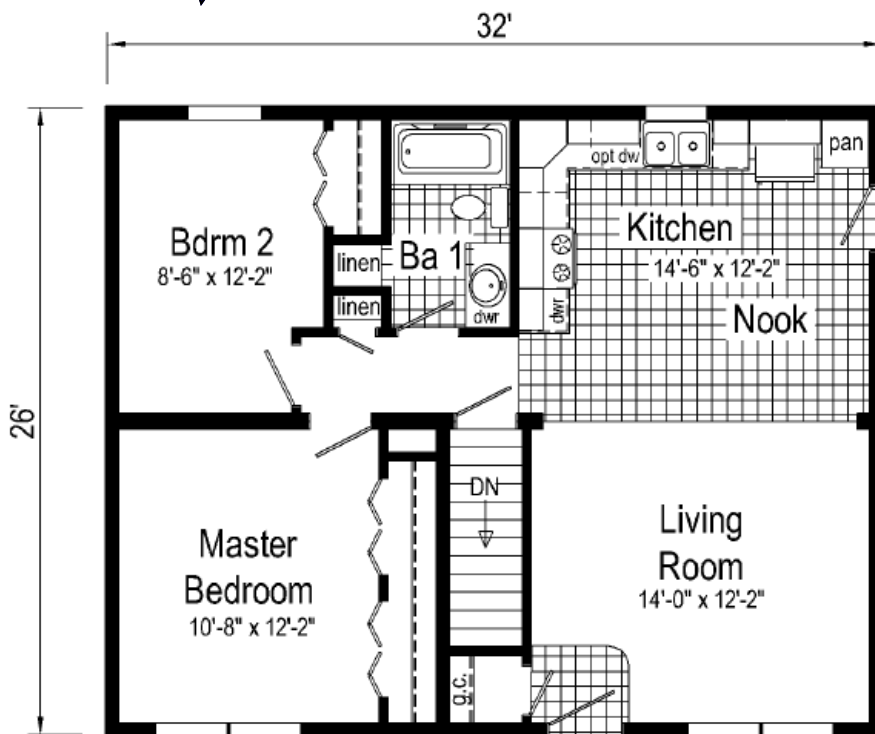

### Opt. Open Attic Stairs

Only available with 9/12 or 12/12 roof

- 1. RANCH: \$58,500.00 no options  
\$66,000.00 with ranch options
- 2. CAPE COD: \$68,000.00 no options  
\$78,000.00 with cape cod options
- 3. CHALET: \$72,000.00 no options  
\$83,000 with chalet options